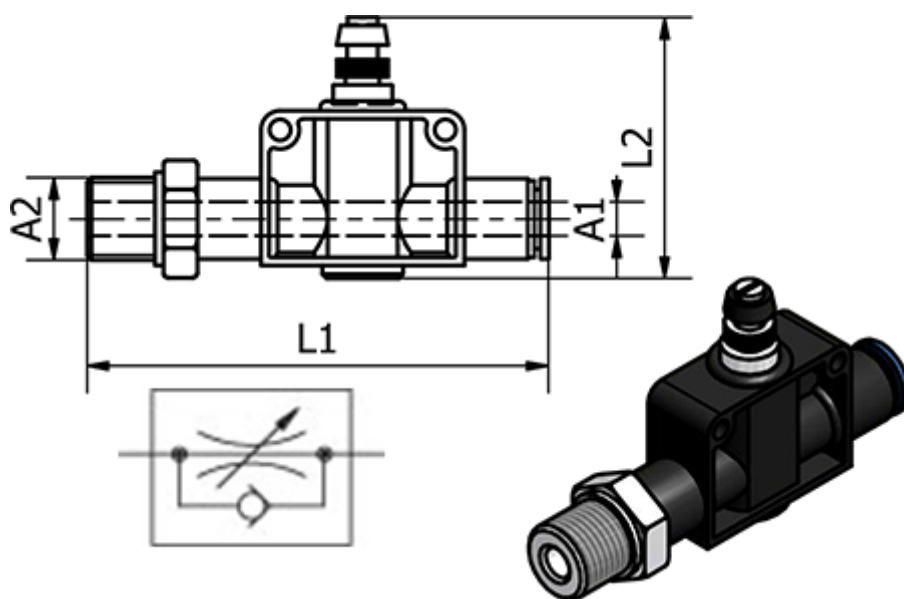

Article number: 58618301212

Description: Flow Control Valve 183.01212, Ø12 - G 1/2"
Push-in/Thread

Measures

Ext. Hose Diameter A1	= 12
L1	= 84.9
L2	= 53.5
Thread A2	= G 1/2"